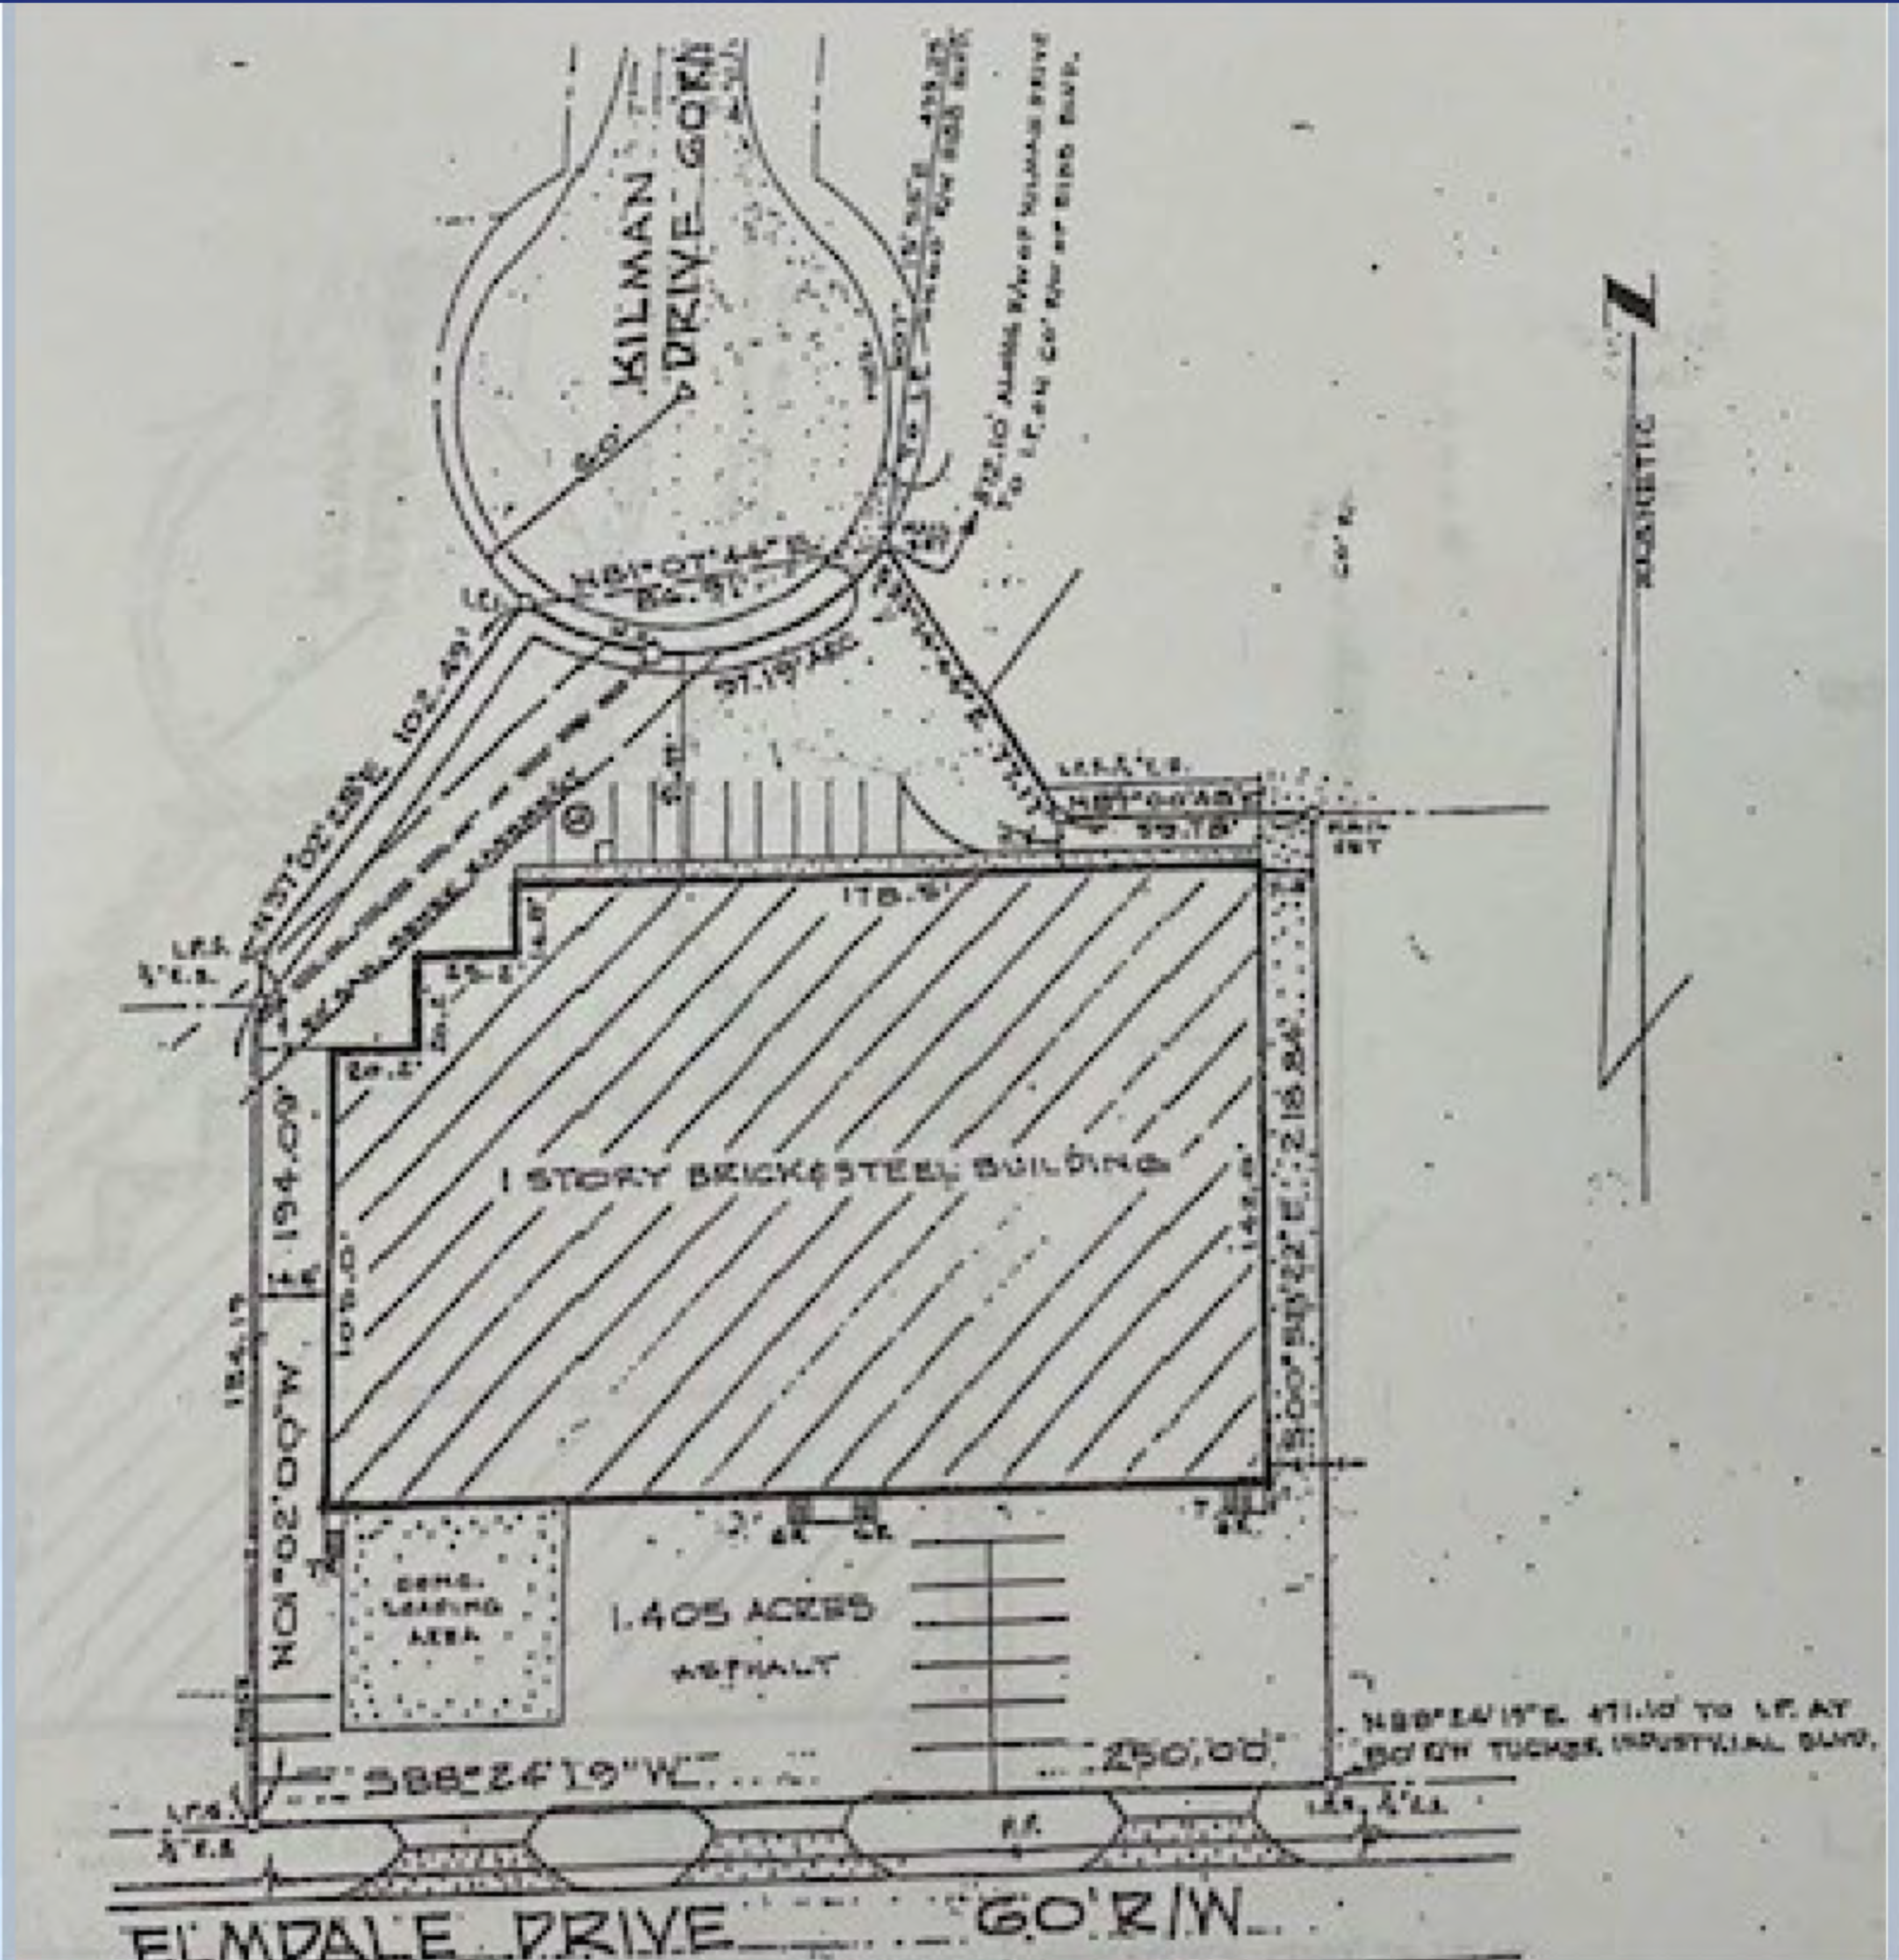

30,045 +/- SF INDUSTRIAL PROPERTY FOR **SALE**

4496 ELMDALE DRIVE

TUCKER, GA

SPILLER INDUSTRIAL
Real Estate Advisors, LLC

SURVEY

RICK SPILLER, SIOR

404.771.3673 SIOR

rick@spillerindustrial.com

ROSS SPILLER

678.983.8445

ross@spillerindustrial.com

STEVE RICHARDSON

703.303.2705

steve@spillerindustrial.com

www.spillerindustrial.com

Every effort has been made to provide accurate information, but no liability is assumed for errors or omissions.