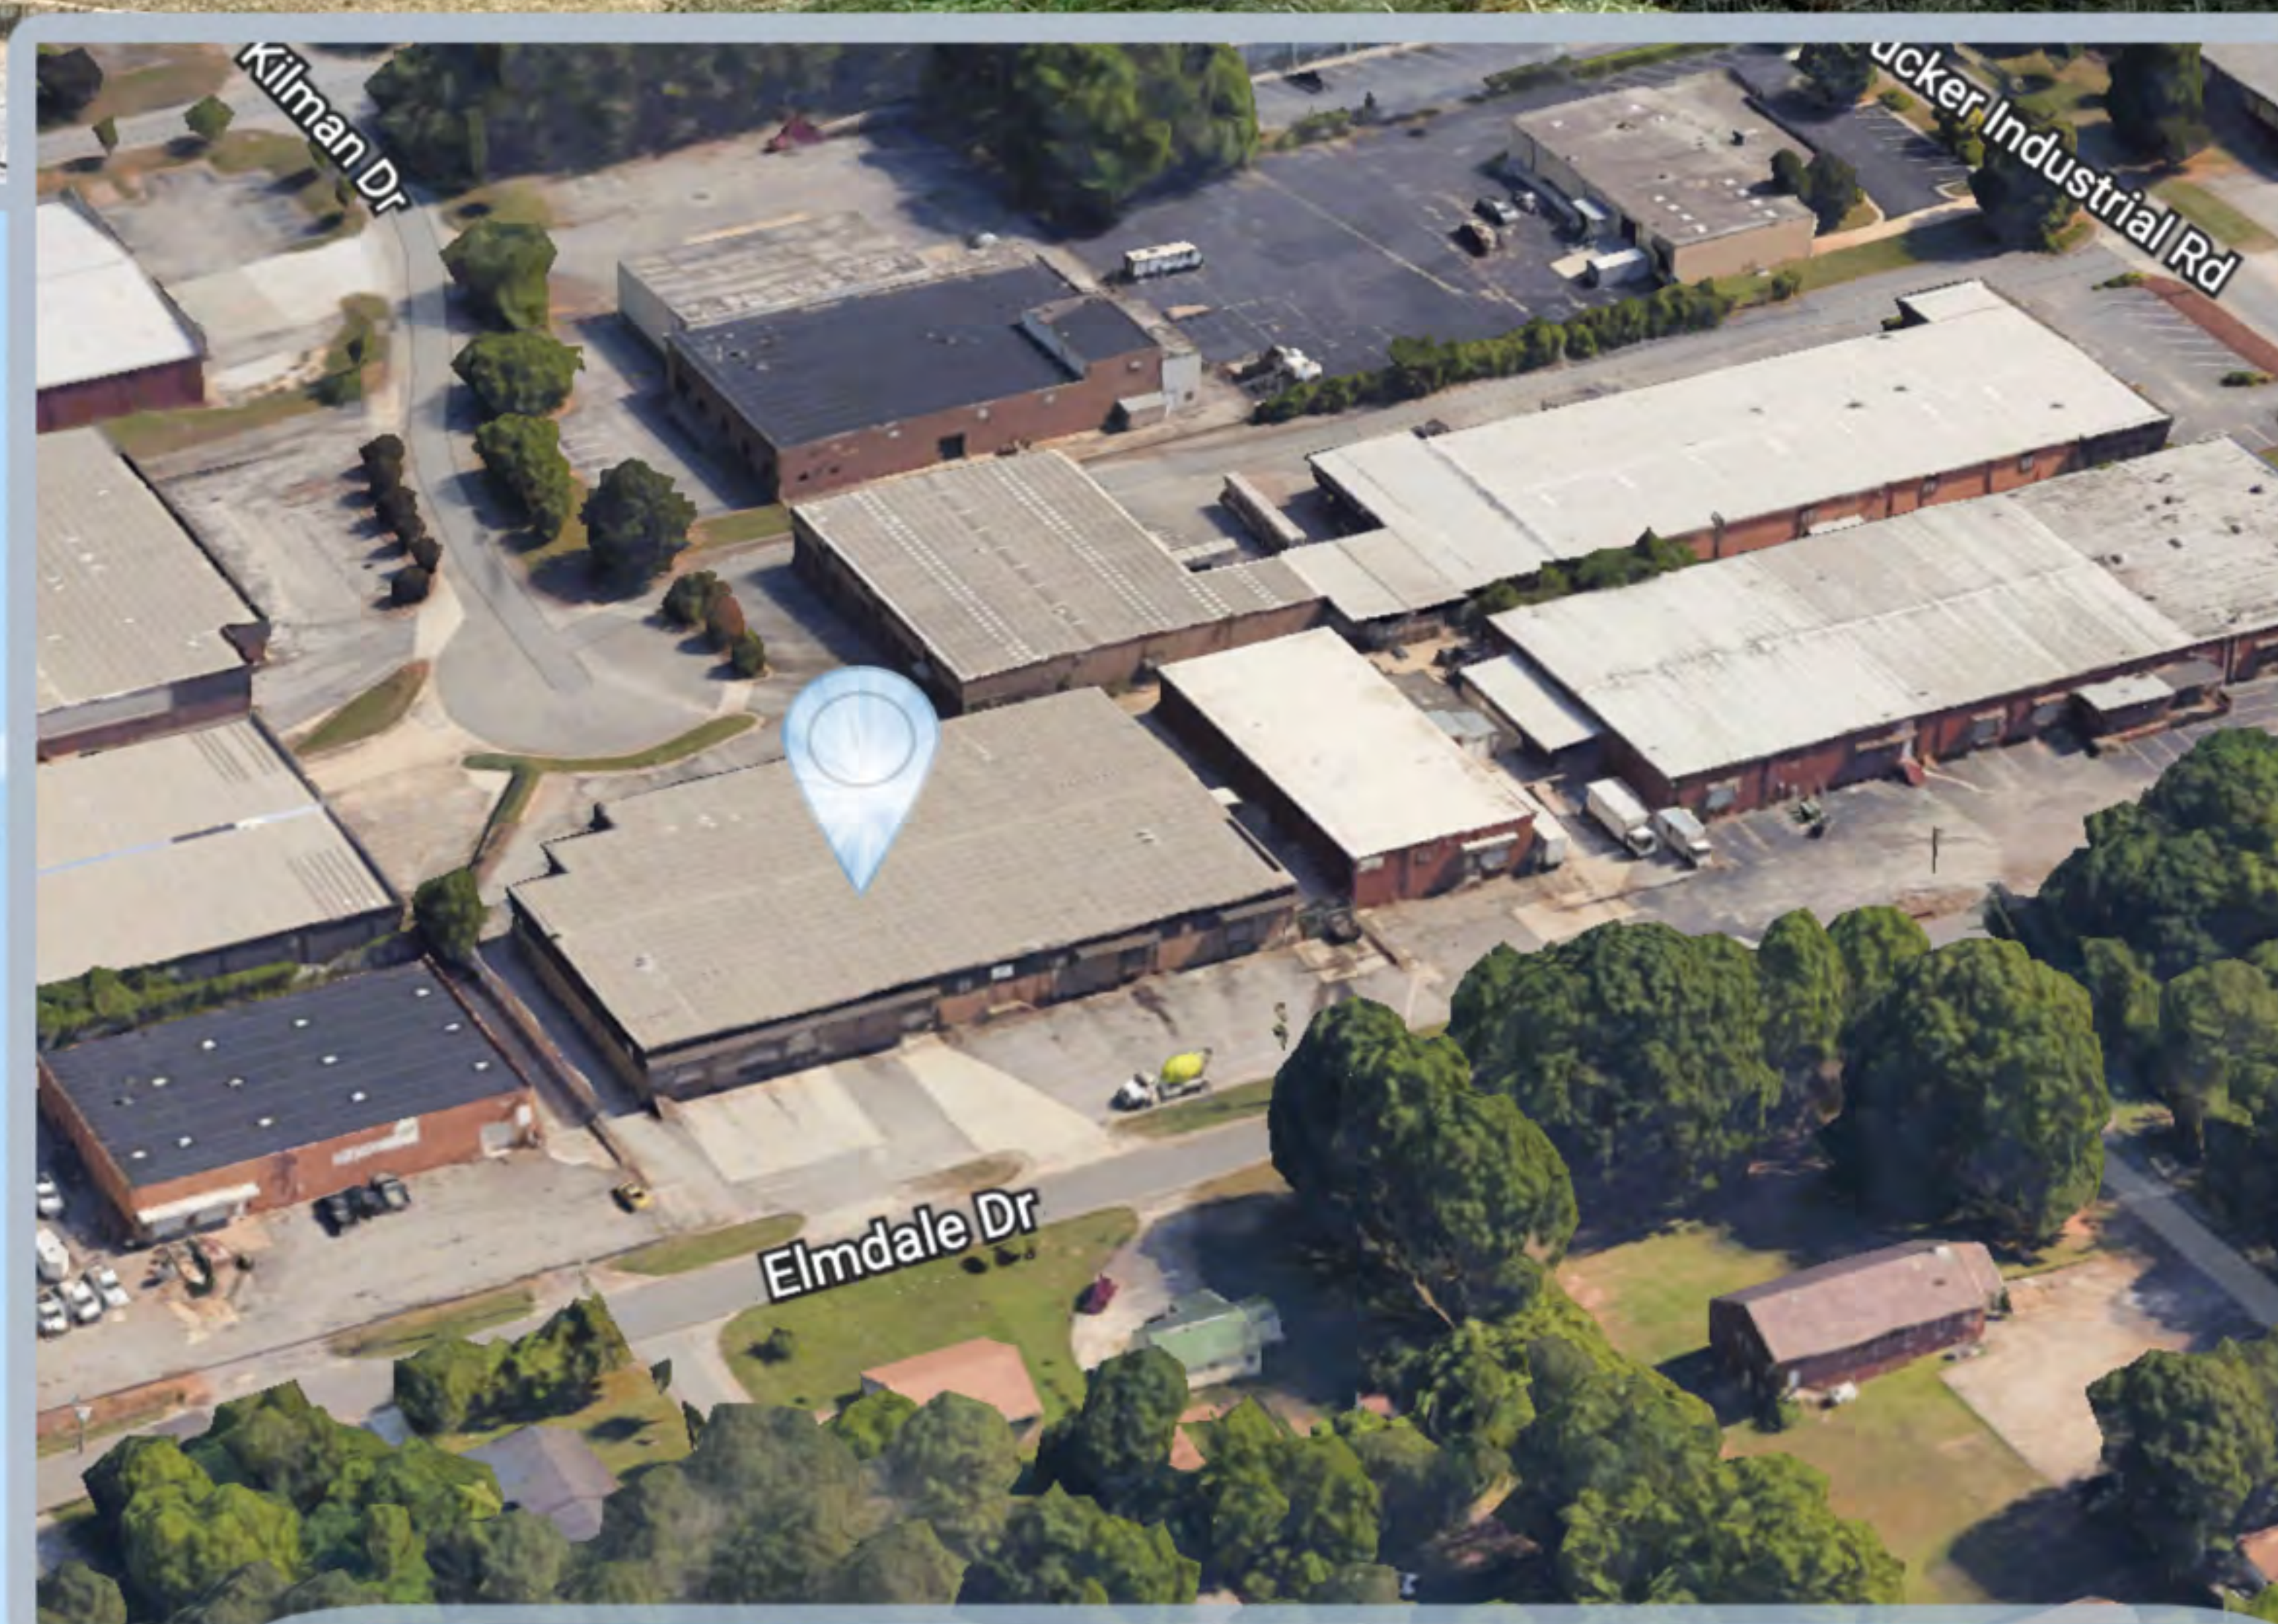

30,045 +/- SF INDUSTRIAL PROPERTY FOR **SALE**

4496 ELMDALE DRIVE

TUCKER, GA

SPILLER INDUSTRIAL
Real Estate Advisors, LLC

PROPERTY HIGHLIGHTS

Total SF:	30,045 SF
Office SF:	2,400 SF
Ceiling Height:	15' - 17' Clear
Loading:	6 Dock-High 1 Drive-In
Sprinkler:	Wet System
Additional:	800 Amps at 110/208 Volt Power