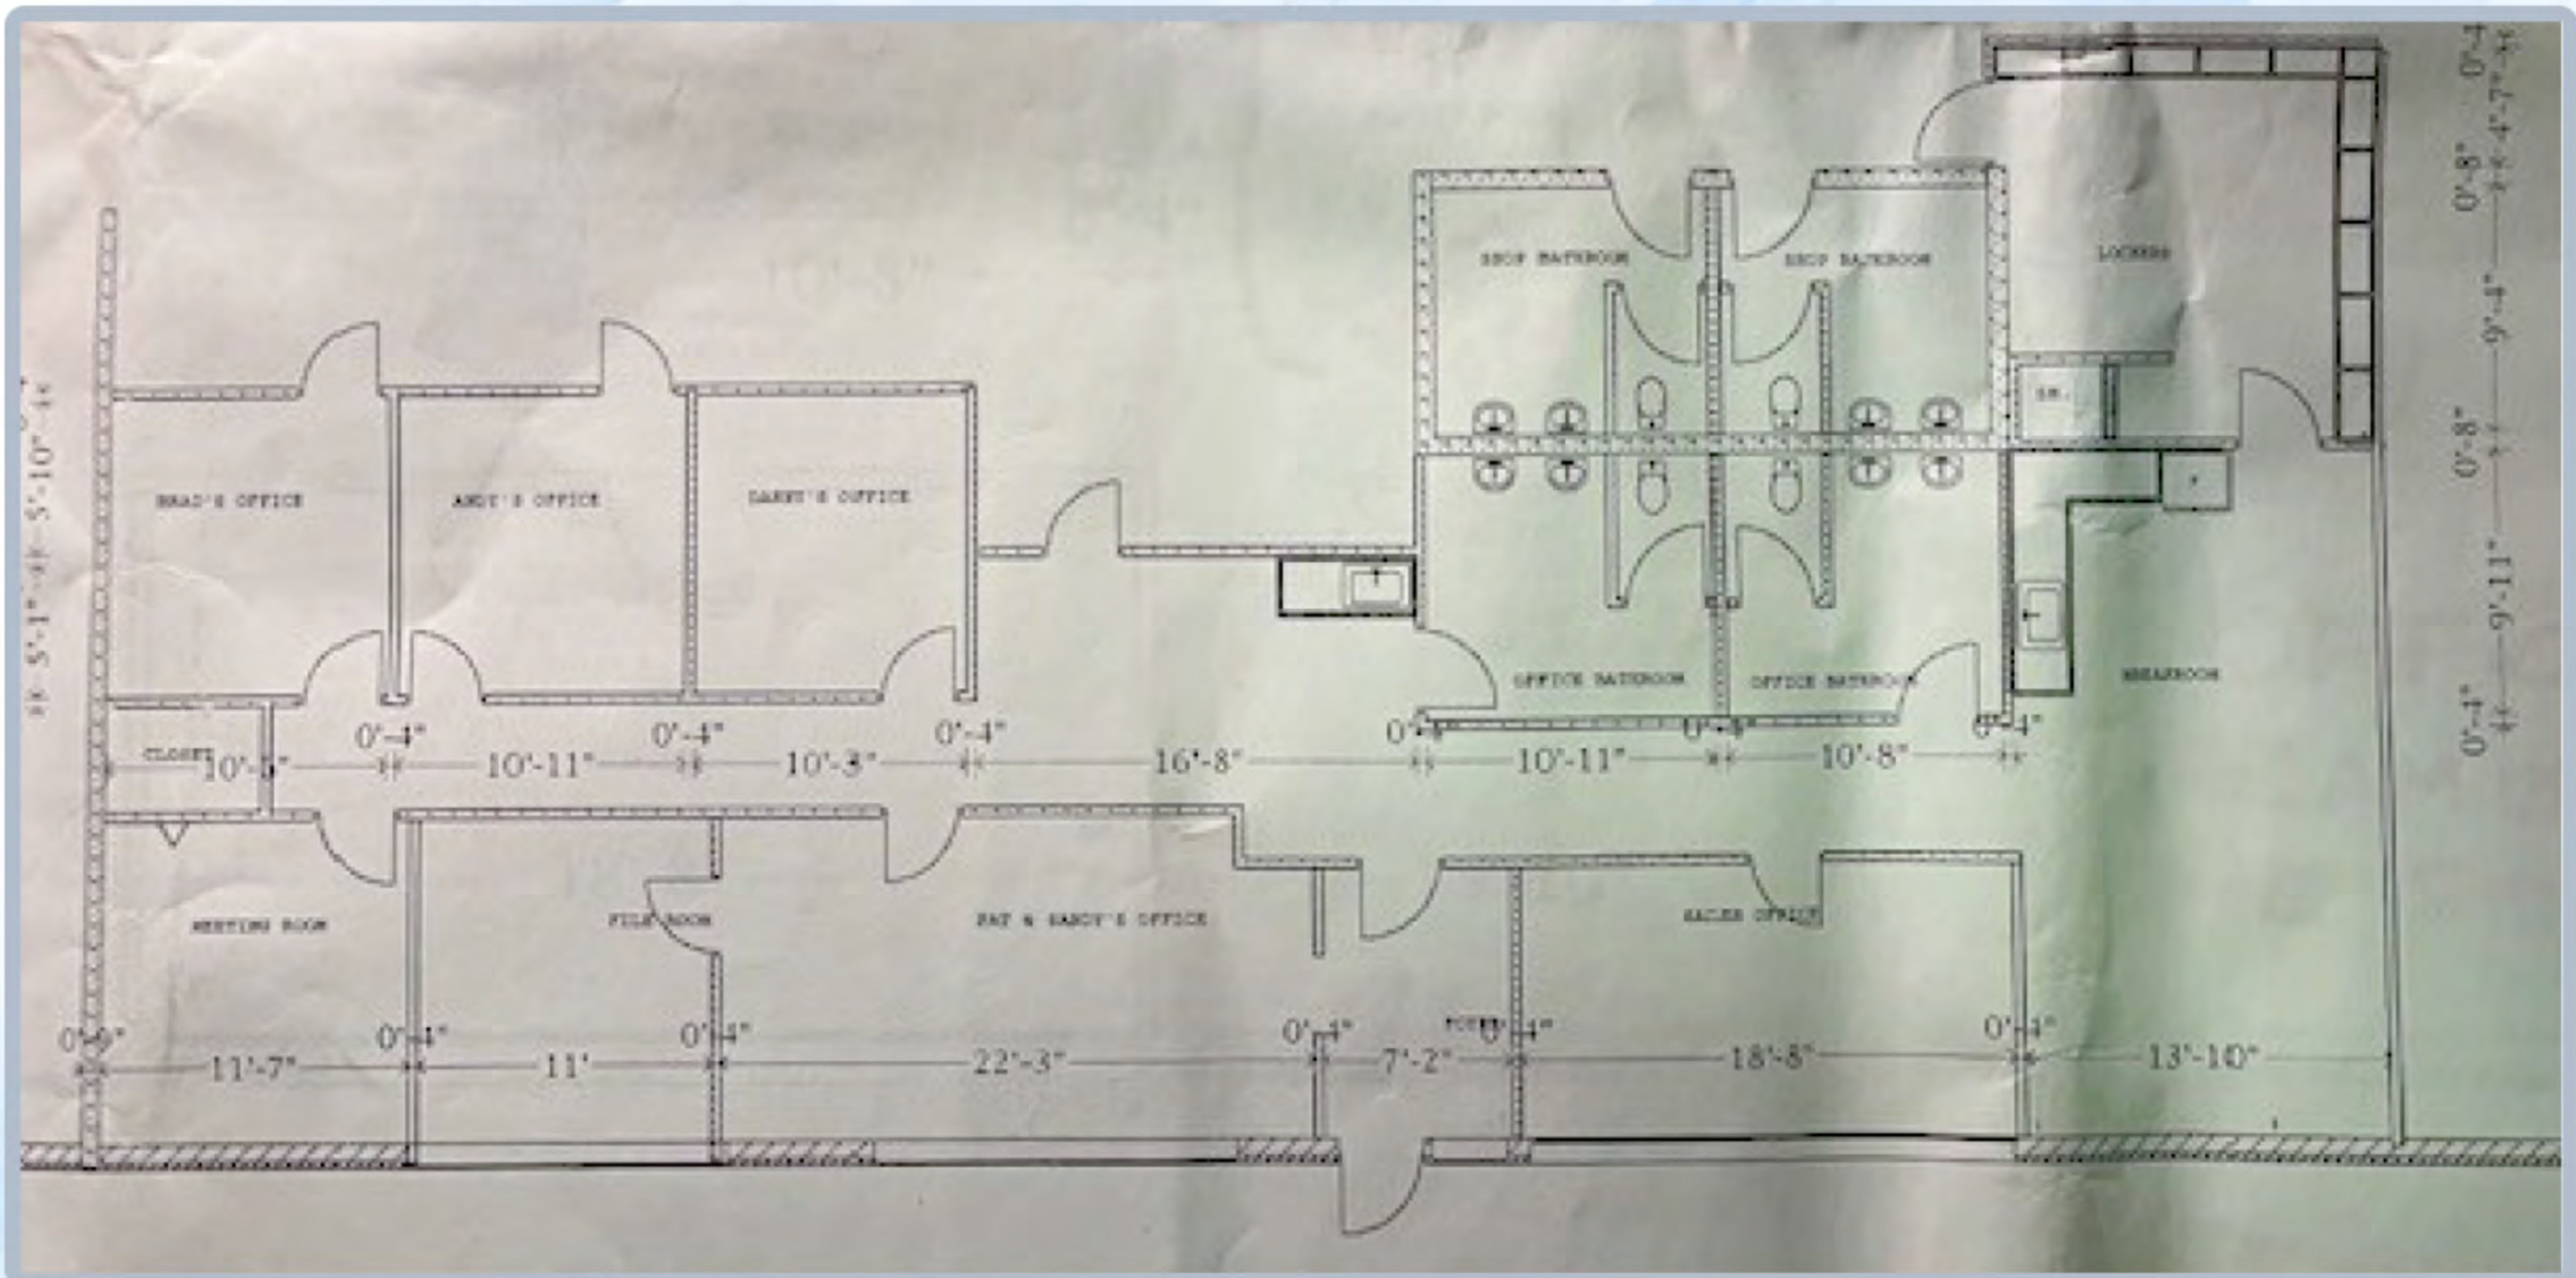

30,045 +/- SF INDUSTRIAL PROPERTY FOR **SALE**

4496 ELMDALE DRIVE

TUCKER, GA

SPILLER INDUSTRIAL
Real Estate Advisors, LLC

FLOOR PLAN

RICK SPILLER, SIOR

404.771.3673 SIOR

rick@spillerindustrial.com

ROSS SPILLER

678.983.8445

ross@spillerindustrial.com

STEVE RICHARDSON

703.303.2705

steve@spillerindustrial.com

www.spillerindustrial.com

Every effort has been made to provide accurate information, but no liability is assumed for errors or omissions.