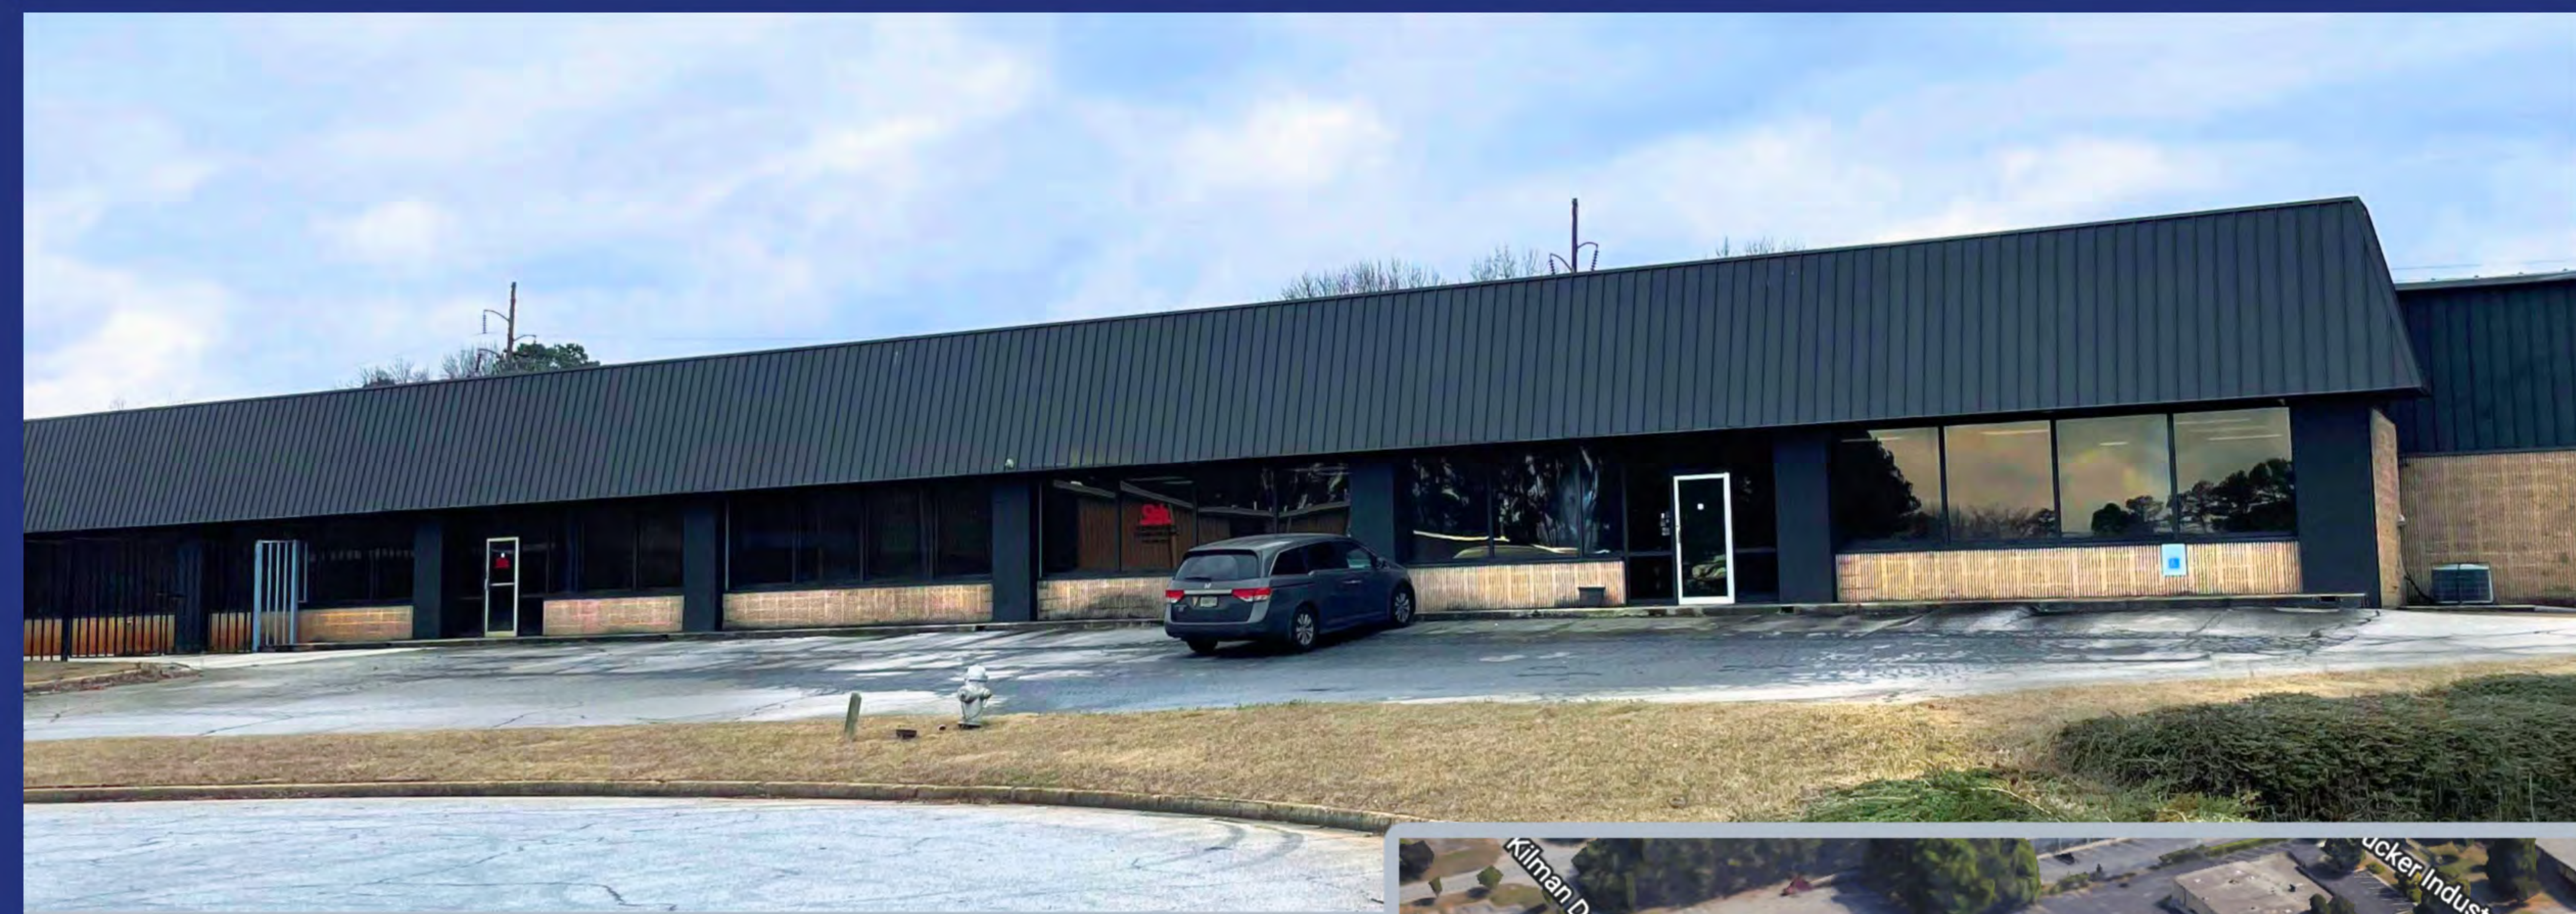

30,045 +/- SF INDUSTRIAL PROPERTY FOR **SALE**

4496 ELMDALE DRIVE

TUCKER, GA

SPILLER INDUSTRIAL
Real Estate Advisors, LLC

PROPERTY HIGHLIGHTS

Total SF:	30,045 SF
Office SF:	2,400 SF
Ceiling Height:	15' - 17' Clear
Loading:	6 Dock-High 1 Drive-In
Sprinkler:	Wet System
Additional:	800 Amps at 110/208 Volt Power

LOCATION OVERVIEW

**Located off Elmdale Drive
and Tucker Industrial Road.
Minutes from Mountain
Industrial Boulevard.**

RICK SPILLER, SIOR

404.771.3673  SIOR

rick@spillerindustrial.com

ROSS SPILLER

678.983.8445

30,045 +/- SF INDUSTRIAL PROPERTY FOR **SALE**

4496 ELMDALE DRIVE

TUCKER, GA

SPILLER INDUSTRIAL
Real Estate Advisors, LLC

FLOOR PLAN

RICK SPILLER, SIOR

404.771.3673  SIOR

rick@spillerindustrial.com